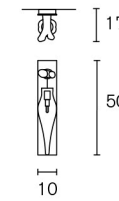

Technical information

Collection Primavera

Chandelier

Art.nr.	Dimensions	Light bulb	Weight	Finish
PRIC60BLM	Ø60xH.92 cm	6x G9	13,5 kg	black matt finish
PRIC60WM	Ø60xH.92 cm	6x G9	13,5 kg	white matt finish
PRIC60BDP	Ø60xH.92 cm	6x G9	13,5 kg	bronze dark patina finish
PRIC60BRBUR	Ø60xH.92 cm	6x G9	13,5 kg	brass burnished finish
PRIC60GSF	Ø60xH.92 cm	6x G9	13,5 kg	gold satin finish
PRIC90BLM	Ø90xH.107 cm	12x G9	25 kg	black matt finish
PRIC90WM	Ø90xH.107 cm	12x G9	25 kg	white matt finish
PRIC90BDP	Ø90xH.107 cm	12x G9	25 kg	bronze dark patina finish
PRIC90BRBUR	Ø90xH.107 cm	12x G9	25 kg	brass burnished finish
PRIC90GSF	Ø90xH.107 cm	12x G9	25 kg	gold satin finish

Element

Art.nr.	Dimensions	Light bulb	Weight	Finish
PRI30BLM	Ø30xH.80 cm	3x G9	4,5 kg	black matt finish
PRI30WM	Ø30xH.80 cm	3x G9	4,5 kg	white matt finish
PRI30BDP	Ø30xH.80 cm	3x G9	4,5 kg	bronze dark patina finish
PRI30BRBUR	Ø30xH.80 cm	3x G9	4,5 kg	brass burnished finish
PRI30GSF	Ø30xH.80 cm	3x G9	4,5 kg	gold satin finish

For compositions we can offer customised ceiling covers.

Technical information

Collection Primavera

Wall light

Art.nr.	Dimensions	Light bulb	Weight	Finish
PRIW50BLM	W.10xH.52xD.17 cm	1x G9	4 kg	black matt finish
PRIW50WM	W.10xH.52xD.17 cm	1x G9	4 kg	white matt finish
PRIW50BDP	W.10xH.52xD.17 cm	1x G9	4 kg	bronze dark patina finish
PRIW50BRBUR	W.10xH.52xD.17 cm	1x G9	4 kg	brass burnished finish
PRIW50GSF	W.10xH.52xD.17 cm	1x G9	4 kg	gold satin finish

Collection Primavera Icicles

Element

Art.nr.	Dimensions	Light bulb	Weight	Finish
PRIS135N	Ø10xH.35 cm	1x G9	1 kg	nickel finish
PRIS150N	Ø10xH.50 cm	1x G9	1 kg	nickel finish

For compositions we can offer customised ceiling covers.