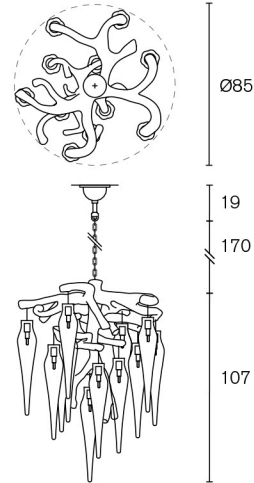

Technical information

Collection Primavera

Chandelier

Art.nr.	Dimensions	Light bulb	Weight	Finish
PRIC60BLM	Ø60xH.92 cm	6x G9	13,5 kg	black matt finish
PRIC60WM	Ø60xH.92 cm	6x G9	13,5 kg	white matt finish
PRIC60BDP	Ø60xH.92 cm	6x G9	13,5 kg	bronze dark patina finish
PRIC60BRBUR	Ø60xH.92 cm	6x G9	13,5 kg	brass burnished finish
PRIC60GSF	Ø60xH.92 cm	6x G9	13,5 kg	gold satin finish
PRIC90BLM	Ø90xH.107 cm	12x G9	25 kg	black matt finish
PRIC90WM	Ø90xH.107 cm	12x G9	25 kg	white matt finish
PRIC90BDP	Ø90xH.107 cm	12x G9	25 kg	bronze dark patina finish
PRIC90BRBUR	Ø90xH.107 cm	12x G9	25 kg	brass burnished finish
PRIC90GSF	Ø90xH.107 cm	12x G9	25 kg	gold satin finish

Element

Art.nr.	Dimensions	Light bulb	Weight	Finish
PRI30BLM	Ø30xH.80 cm	3x G9	4,5 kg	black matt finish
PRI30WM	Ø30xH.80 cm	3x G9	4,5 kg	white matt finish
PRI30BDP	Ø30xH.80 cm	3x G9	4,5 kg	bronze dark patina finish
PRI30BRBUR	Ø30xH.80 cm	3x G9	4,5 kg	brass burnished finish
PRI30GSF	Ø30xH.80 cm	3x G9	4,5 kg	gold satin finish

For compositions we can offer customised ceiling covers.

Technical information

Collection Primavera

Wall light

Art.nr.	Dimensions	Light bulb	Weight	Finish
PRIW50BLM	W.10xH.52xD.17 cm	1x G9	4 kg	black matt finish
PRIW50WM	W.10xH.52xD.17 cm	1x G9	4 kg	white matt finish
PRIW50BDP	W.10xH.52xD.17 cm	1x G9	4 kg	bronze dark patina finish
PRIW50BRBUR	W.10xH.52xD.17 cm	1x G9	4 kg	brass burnished finish
PRIW50GSF	W.10xH.52xD.17 cm	1x G9	4 kg	gold satin finish

Collection Primavera Icicles

Element

Art.nr.	Dimensions	Light bulb	Weight	Finish
PRIS135N	Ø10xH.35 cm	1x G9	1 kg	nickel finish
PRIS150N	Ø10xH.50 cm	1x G9	1 kg	nickel finish

For compositions we can offer customised ceiling covers.