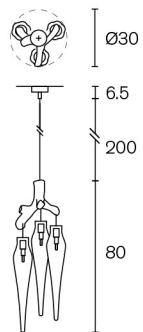

Technical information

Collection Primavera

Chandelier

Art.nr.	Dimensions	Light bulb	Weight	Finish
PRIC60BLM	Ø60xH.92 cm	6x G9	13,5 kg	black matt finish
PRIC60WM	Ø60xH.92 cm	6x G9	13,5 kg	white matt finish
PRIC60BDP	Ø60xH.92 cm	6x G9	13,5 kg	bronze dark patina finish
PRIC60BRBUR	Ø60xH.92 cm	6x G9	13,5 kg	brass burnished finish
PRIC60GSF	Ø60xH.92 cm	6x G9	13,5 kg	gold satin finish
PRIC90BLM	Ø90xH.107 cm	12x G9	25 kg	black matt finish
PRIC90WM	Ø90xH.107 cm	12x G9	25 kg	white matt finish
PRIC90BDP	Ø90xH.107 cm	12x G9	25 kg	bronze dark patina finish
PRIC90BRBUR	Ø90xH.107 cm	12x G9	25 kg	brass burnished finish
PRIC90GSF	Ø90xH.107 cm	12x G9	25 kg	gold satin finish

Element

Art.nr.	Dimensions	Light bulb	Weight	Finish
PRI30BLM	Ø30xH.80 cm	3x G9	4,5 kg	black matt finish
PRI30WM	Ø30xH.80 cm	3x G9	4,5 kg	white matt finish
PRI30BDP	Ø30xH.80 cm	3x G9	4,5 kg	bronze dark patina finish
PRI30BRBUR	Ø30xH.80 cm	3x G9	4,5 kg	brass burnished finish
PRI30GSF	Ø30xH.80 cm	3x G9	4,5 kg	gold satin finish

For compositions we can offer customised ceiling covers.

Technical information

Collection Primavera

Wall light

Art.nr.	Dimensions	Light bulb	Weight	Finish
PRIW50BLM	W.10xH.52xD.17 cm	1x G9	4 kg	black matt finish
PRIW50WM	W.10xH.52xD.17 cm	1x G9	4 kg	white matt finish
PRIW50BDP	W.10xH.52xD.17 cm	1x G9	4 kg	bronze dark patina finish
PRIW50BRBUR	W.10xH.52xD.17 cm	1x G9	4 kg	brass burnished finish
PRIW50GSF	W.10xH.52xD.17 cm	1x G9	4 kg	gold satin finish

Collection Primavera Icicles

Element

Art.nr.	Dimensions	Light bulb	Weight	Finish
PRIS135N	Ø10xH.35 cm	1x G9	1 kg	nickel finish
PRIS150N	Ø10xH.50 cm	1x G9	1 kg	nickel finish

For compositions we can offer customised ceiling covers.