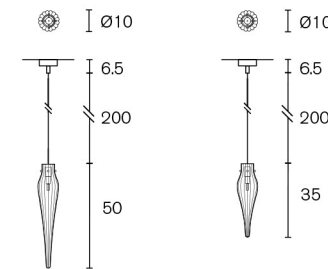

Technical information

Collection Primavera

Chandelier

Art.nr.	Dimensions	Light bulb	Weight	Finish
PRIC60BLM	Ø60xH.92 cm	6x G9	13,5 kg	black matt finish
PRIC60WM	Ø60xH.92 cm	6x G9	13,5 kg	white matt finish
PRIC60BDP	Ø60xH.92 cm	6x G9	13,5 kg	bronze dark patina finish
PRIC60BRBUR	Ø60xH.92 cm	6x G9	13,5 kg	brass burnished finish
PRIC60GSF	Ø60xH.92 cm	6x G9	13,5 kg	gold satin finish
PRIC90BLM	Ø90xH.107 cm	12x G9	25 kg	black matt finish
PRIC90WM	Ø90xH.107 cm	12x G9	25 kg	white matt finish
PRIC90BDP	Ø90xH.107 cm	12x G9	25 kg	bronze dark patina finish
PRIC90BRBUR	Ø90xH.107 cm	12x G9	25 kg	brass burnished finish
PRIC90GSF	Ø90xH.107 cm	12x G9	25 kg	gold satin finish

Element

Art.nr.	Dimensions	Light bulb	Weight	Finish
PRI30BLM	Ø30xH.80 cm	3x G9	4,5 kg	black matt finish
PRI30WM	Ø30xH.80 cm	3x G9	4,5 kg	white matt finish
PRI30BDP	Ø30xH.80 cm	3x G9	4,5 kg	bronze dark patina finish
PRI30BRBUR	Ø30xH.80 cm	3x G9	4,5 kg	brass burnished finish
PRI30GSF	Ø30xH.80 cm	3x G9	4,5 kg	gold satin finish

For compositions we can offer customised ceiling covers.

Technical information

Collection Primavera

Wall light

Art.nr.	Dimensions	Light bulb	Weight	Finish
PRIW50BLM	W.10xH.52xD.17 cm	1x G9	4 kg	black matt finish
PRIW50WM	W.10xH.52xD.17 cm	1x G9	4 kg	white matt finish
PRIW50BDP	W.10xH.52xD.17 cm	1x G9	4 kg	bronze dark patina finish
PRIW50BRBUR	W.10xH.52xD.17 cm	1x G9	4 kg	brass burnished finish
PRIW50GSF	W.10xH.52xD.17 cm	1x G9	4 kg	gold satin finish

Collection Primavera Icicles

Element

Art.nr.	Dimensions	Light bulb	Weight	Finish
PRIS135N	Ø10xH.35 cm	1x G9	1 kg	nickel finish
PRIS150N	Ø10xH.50 cm	1x G9	1 kg	nickel finish

For compositions we can offer customised ceiling covers.