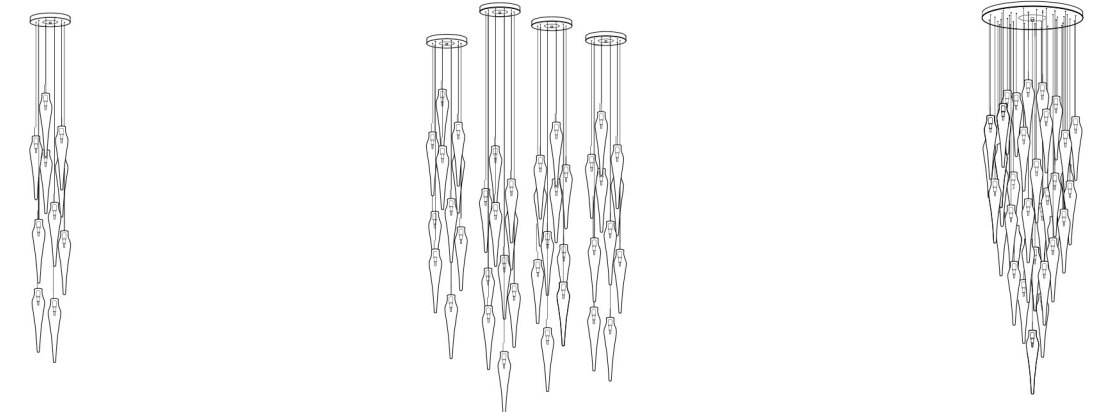

Technical information

Collection Primavera

Chandelier

Art.nr.	Dimensions	Light bulb	Weight	Finish
PRIC60BLM	Ø60xH.92 cm	6x G9	13,5 kg	black matt finish
PRIC60WM	Ø60xH.92 cm	6x G9	13,5 kg	white matt finish
PRIC60BDP	Ø60xH.92 cm	6x G9	13,5 kg	bronze dark patina finish
PRIC60BRBUR	Ø60xH.92 cm	6x G9	13,5 kg	brass burnished finish
PRIC60GSF	Ø60xH.92 cm	6x G9	13,5 kg	gold satin finish
PRIC90BLM	Ø90xH.107 cm	12x G9	25 kg	black matt finish
PRIC90WM	Ø90xH.107 cm	12x G9	25 kg	white matt finish
PRIC90BDP	Ø90xH.107 cm	12x G9	25 kg	bronze dark patina finish
PRIC90BRBUR	Ø90xH.107 cm	12x G9	25 kg	brass burnished finish
PRIC90GSF	Ø90xH.107 cm	12x G9	25 kg	gold satin finish

Element

Art.nr.	Dimensions	Light bulb	Weight	Finish
PRI30BLM	Ø30xH.80 cm	3x G9	4,5 kg	black matt finish
PRI30WM	Ø30xH.80 cm	3x G9	4,5 kg	white matt finish
PRI30BDP	Ø30xH.80 cm	3x G9	4,5 kg	bronze dark patina finish
PRI30BRBUR	Ø30xH.80 cm	3x G9	4,5 kg	brass burnished finish
PRI30GSF	Ø30xH.80 cm	3x G9	4,5 kg	gold satin finish

For compositions we can offer customised ceiling covers.

Technical information

Collection Primavera

Wall light

Art.nr.	Dimensions	Light bulb	Weight	Finish
PRIW50BLM	W.10xH.52xD.17 cm	1x G9	4 kg	black matt finish
PRIW50WM	W.10xH.52xD.17 cm	1x G9	4 kg	white matt finish
PRIW50BDP	W.10xH.52xD.17 cm	1x G9	4 kg	bronze dark patina finish
PRIW50BRBUR	W.10xH.52xD.17 cm	1x G9	4 kg	brass burnished finish
PRIW50GSF	W.10xH.52xD.17 cm	1x G9	4 kg	gold satin finish

Collection Primavera Icicles

Element

Art.nr.	Dimensions	Light bulb	Weight	Finish
PRIS135N	Ø10xH.35 cm	1x G9	1 kg	nickel finish
PRIS150N	Ø10xH.50 cm	1x G9	1 kg	nickel finish

For compositions we can offer customised ceiling covers.