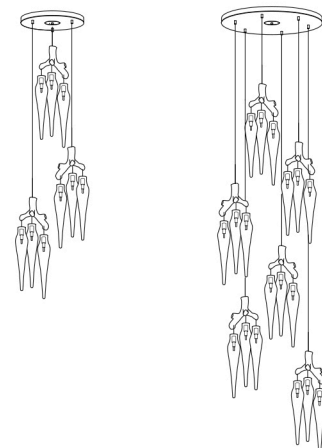

Technical information

Collection Primavera

Chandelier

Art.nr.	Dimensions	Light bulb	Weight	Finish
PRIC60BLM	Ø60xH.92 cm	6x G9	13,5 kg	black matt finish
PRIC60WM	Ø60xH.92 cm	6x G9	13,5 kg	white matt finish
PRIC60BDP	Ø60xH.92 cm	6x G9	13,5 kg	bronze dark patina finish
PRIC60BRBUR	Ø60xH.92 cm	6x G9	13,5 kg	brass burnished finish
PRIC60GSF	Ø60xH.92 cm	6x G9	13,5 kg	gold satin finish
PRIC90BLM	Ø90xH.107 cm	12x G9	25 kg	black matt finish
PRIC90WM	Ø90xH.107 cm	12x G9	25 kg	white matt finish
PRIC90BDP	Ø90xH.107 cm	12x G9	25 kg	bronze dark patina finish
PRIC90BRBUR	Ø90xH.107 cm	12x G9	25 kg	brass burnished finish
PRIC90GSF	Ø90xH.107 cm	12x G9	25 kg	gold satin finish

Element

Art.nr.	Dimensions	Light bulb	Weight	Finish
PRI30BLM	Ø30xH.80 cm	3x G9	4,5 kg	black matt finish
PRI30WM	Ø30xH.80 cm	3x G9	4,5 kg	white matt finish
PRI30BDP	Ø30xH.80 cm	3x G9	4,5 kg	bronze dark patina finish
PRI30BRBUR	Ø30xH.80 cm	3x G9	4,5 kg	brass burnished finish
PRI30GSF	Ø30xH.80 cm	3x G9	4,5 kg	gold satin finish

For compositions we can offer customised ceiling covers.

Technical information

Collection Primavera

Wall light

Art.nr.	Dimensions	Light bulb	Weight	Finish
PRIW50BLM	W.10xH.52xD.17 cm	1x G9	4 kg	black matt finish
PRIW50WM	W.10xH.52xD.17 cm	1x G9	4 kg	white matt finish
PRIW50BDP	W.10xH.52xD.17 cm	1x G9	4 kg	bronze dark patina finish
PRIW50BRBUR	W.10xH.52xD.17 cm	1x G9	4 kg	brass burnished finish
PRIW50GSF	W.10xH.52xD.17 cm	1x G9	4 kg	gold satin finish

Collection Primavera Icicles

Element

Art.nr.	Dimensions	Light bulb	Weight	Finish
PRIS135N	Ø10xH.35 cm	1x G9	1 kg	nickel finish
PRIS150N	Ø10xH.50 cm	1x G9	1 kg	nickel finish

For compositions we can offer customised ceiling covers.