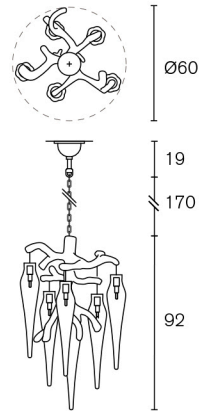

Technical information

Collection Primavera

Chandelier

Art.nr.	Dimensions	Light bulb	Weight	Finish
PRIC60BLM	Ø60xH.92 cm	6x G9	13,5 kg	black matt finish
PRIC60WM	Ø60xH.92 cm	6x G9	13,5 kg	white matt finish
PRIC60BDP	Ø60xH.92 cm	6x G9	13,5 kg	bronze dark patina finish
PRIC60BRBUR	Ø60xH.92 cm	6x G9	13,5 kg	brass burnished finish
PRIC60GSF	Ø60xH.92 cm	6x G9	13,5 kg	gold satin finish
PRIC90BLM	Ø90xH.107 cm	12x G9	25 kg	black matt finish
PRIC90WM	Ø90xH.107 cm	12x G9	25 kg	white matt finish
PRIC90BDP	Ø90xH.107 cm	12x G9	25 kg	bronze dark patina finish
PRIC90BRBUR	Ø90xH.107 cm	12x G9	25 kg	brass burnished finish
PRIC90GSF	Ø90xH.107 cm	12x G9	25 kg	gold satin finish

Element

Art.nr.	Dimensions	Light bulb	Weight	Finish
PRI30BLM	Ø30xH.80 cm	3x G9	4,5 kg	black matt finish
PRI30WM	Ø30xH.80 cm	3x G9	4,5 kg	white matt finish
PRI30BDP	Ø30xH.80 cm	3x G9	4,5 kg	bronze dark patina finish
PRI30BRBUR	Ø30xH.80 cm	3x G9	4,5 kg	brass burnished finish
PRI30GSF	Ø30xH.80 cm	3x G9	4,5 kg	gold satin finish

For compositions we can offer customised ceiling covers.

Technical information

Collection Primavera

Wall light

Art.nr.	Dimensions	Light bulb	Weight	Finish
PRIW50BLM	W.10xH.52xD.17 cm	1x G9	4 kg	black matt finish
PRIW50WM	W.10xH.52xD.17 cm	1x G9	4 kg	white matt finish
PRIW50BDP	W.10xH.52xD.17 cm	1x G9	4 kg	bronze dark patina finish
PRIW50BRBUR	W.10xH.52xD.17 cm	1x G9	4 kg	brass burnished finish
PRIW50GSF	W.10xH.52xD.17 cm	1x G9	4 kg	gold satin finish

Collection Primavera Icicles

Element

Art.nr.	Dimensions	Light bulb	Weight	Finish
PRIS135N	Ø10xH.35 cm	1x G9	1 kg	nickel finish
PRIS150N	Ø10xH.50 cm	1x G9	1 kg	nickel finish

For compositions we can offer customised ceiling covers.